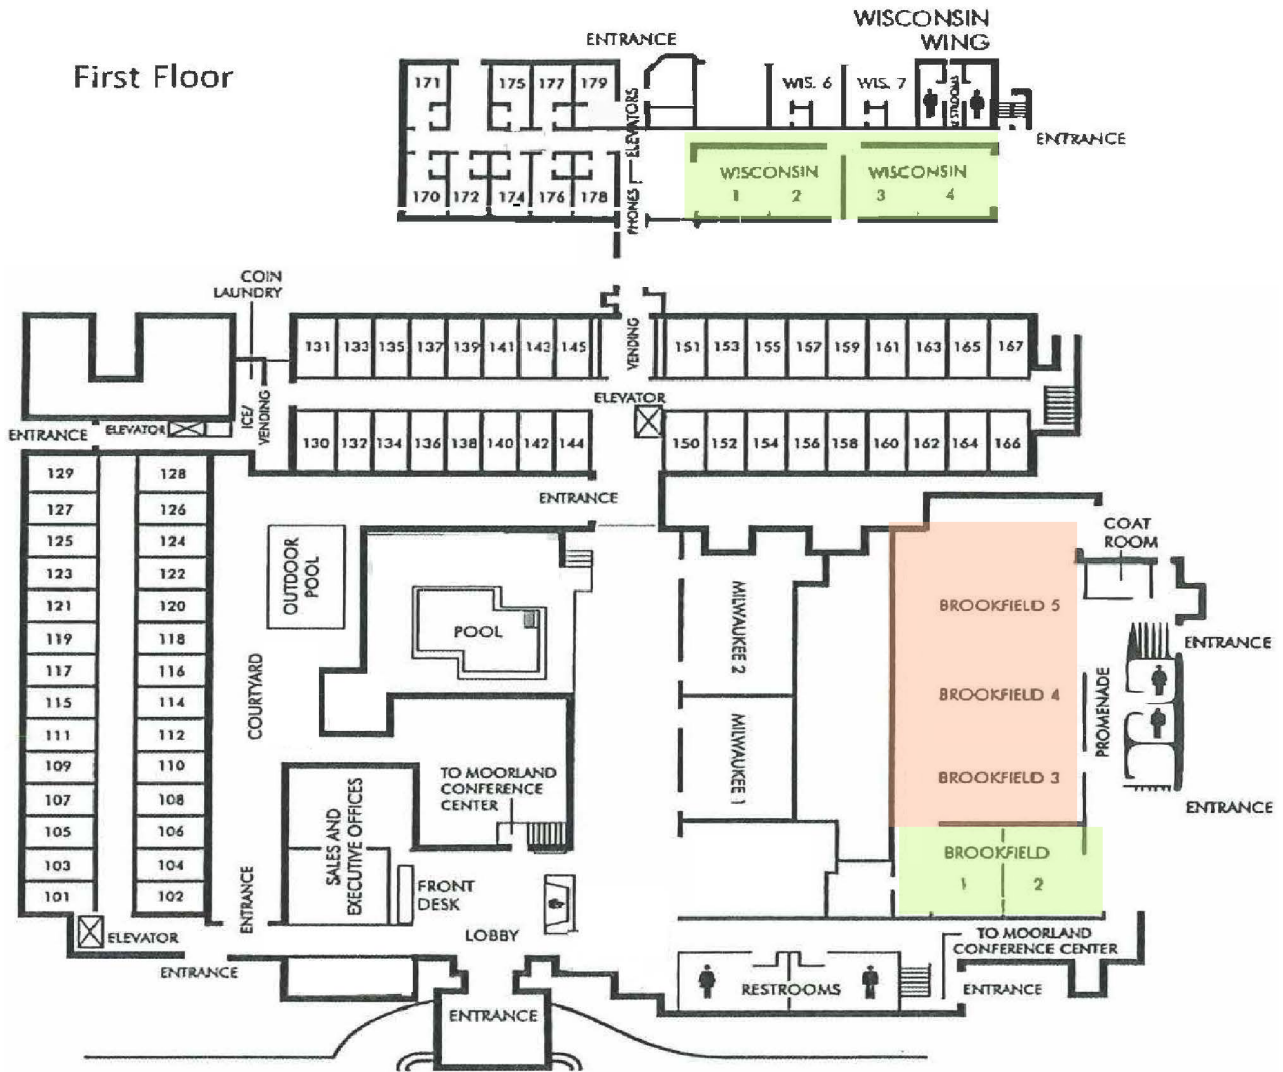

SHERATON
Milwaukee Brookfield Hotel

NETWORK ID:
MarriottBonvoy_Conference

First Floor

LOWER LEVEL