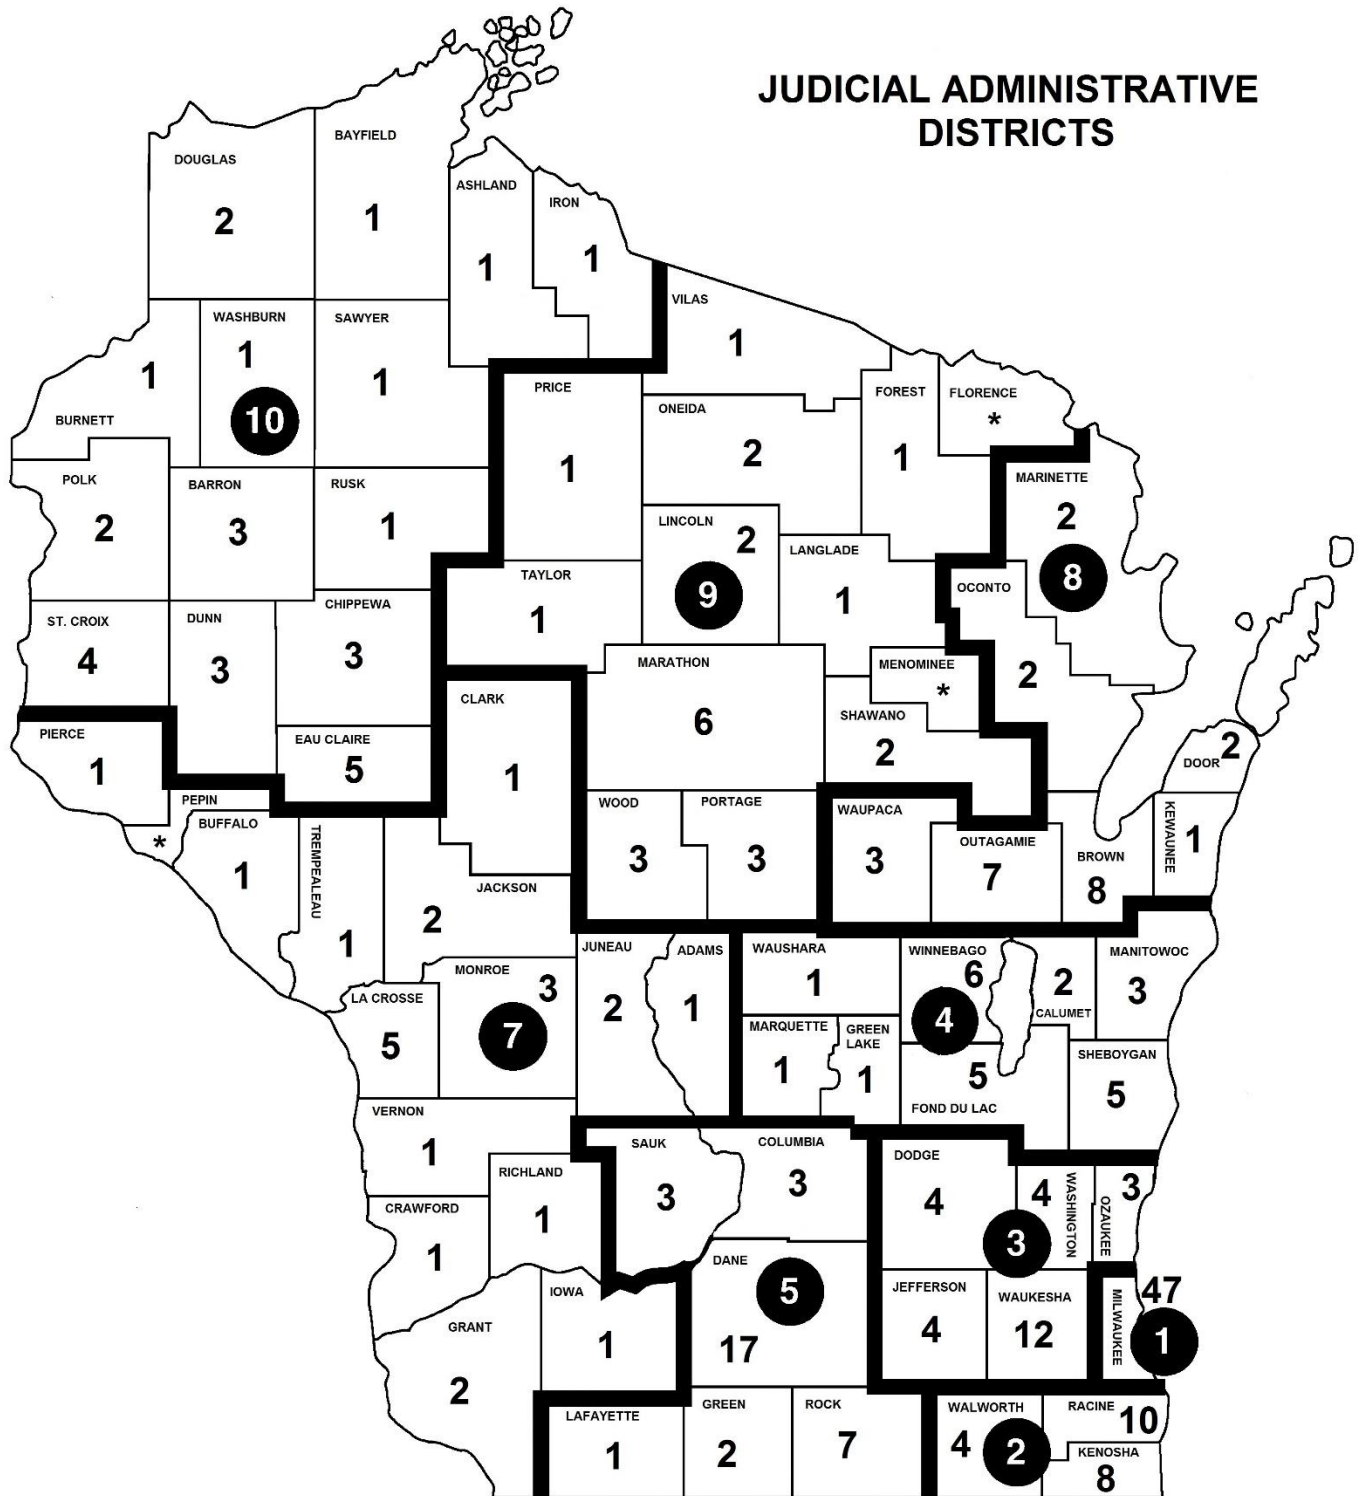

CIRCUIT COURT JUDGES

253 Circuit Court Judges as of August 1, 2021**

* Shared Judgeships (Buffalo-Pepin) (Forest-Florence) (Shawano-Menominee)

**257 as of August 1, 2022 (new judgeships added in Adams, Eau Claire, Vilas, and Waushara)

**Judges by County
(As of August 1, 2021)**

	<u>Counties</u>	<u>Judges</u>
1-judge	*26	26
2-judge	*13	26
3-judge	11	33
4-judge	5	20
5-judge	4	20
6-judge	2	12
7-judge	2	14
8-judge	2	16
10-judge	1	10
12-judge	1	12
17-judge	1	17
47-judge	1	<u>47</u>
		253

* Shared judgeships (Buffalo-Pepin, Forest-Florence, Shawano-Menominee) are counted as 1 county.

CIRCUIT COURT ADMINISTRATIVE DISTRICTS*

DISTRICT 1

Milwaukee

DISTRICT 2

Kenosha, Racine & Walworth

DISTRICT 3

Dodge, Jefferson, Ozaukee, Washington & Waukesha

DISTRICT 4

Calumet, Fond du Lac, Green Lake, Manitowoc, Marquette, Sheboygan, Winnebago & Waushara

DISTRICT 5

Columbia, Dane, Green, Lafayette, Rock & Sauk